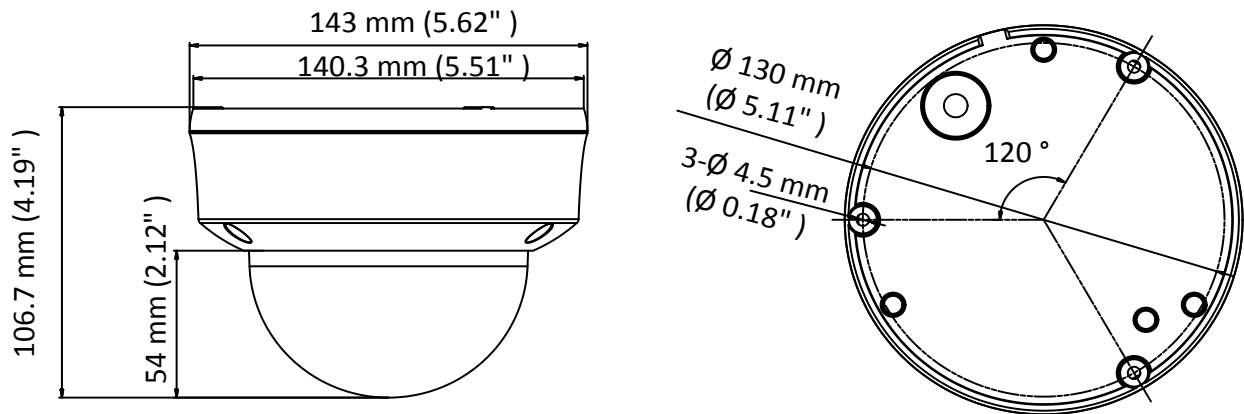

THC-D310-VF 1 MP EXIR VF Dome Camera

Key Features

- 1 MP high-performance CMOS
- 1280 × 720 resolution
- 2.8 mm to 12 mm vari-focal lens
- Day/Night switch
- EXIR 2.0, smart IR, up to 40 m IR distance
- 4 in 1 video output (switchable TVI/AHD/CVI/CVBS)
- IP66, IK10

Specifications

Camera	
Image Sensor	1 MP CMOS image sensor
Signal System	PAL/NTSC
Resolution	1280 (H) × 720 (V)
Min. Illumination	0.01 Lux@(F1.2, AGC ON), 0 Lux with IR
Shutter Time	1/25 (1/30) s to 1/50,000 s
Lens	2.8 mm to 12 mm
Horizontal Field of View	70° to 22.3°
Lens Mount	Φ14
Day & Night	IR cut filter
Angle Adjustment	Pan: 0° to 355°, Tilt: 0° to 75°, Rotation: 0° to 355°
Synchronization	Internal synchronization
Video Frame Rate	PAL:720p@25fps NTSC: 720p@30fps
Menu	
AGC	High/Middle/Low/Off
D/N Mode	Smart/Color/BW (Black and White)
BLC	Support
DWDR	Support
Language	English, Chinese
Functions	Sharpness, Contrast, Color Gain, DNR
Interface	
Video Output	1 HD analog output
Switch Button	TVI/AHD/CVI/CVBS
General	
Operating Conditions	-40 °C to 60 °C (-40 °F to 140 °F), Humidity: 90% or less (non-condensation)
Power Supply	12 VDC ±15%
Power Consumption	Max. 4 W
Protection Level	IP66, IK10
Material	Metal
IR Range	Up to 40 m
Dimensions	Ø 130 mm × 143 mm (5.11" × 5.62")
Weight	630 g (1.39 lb.)

Order Model

THC-D310-VF

Dimension

Accessories

DS-1273ZJ-140-DM45
Wall Mount

DS-1275ZJ
Vertical Pole Mount

DS-1276ZJ
Corner Mount

DS-1271ZJ-140-DM45
Pendant Mount