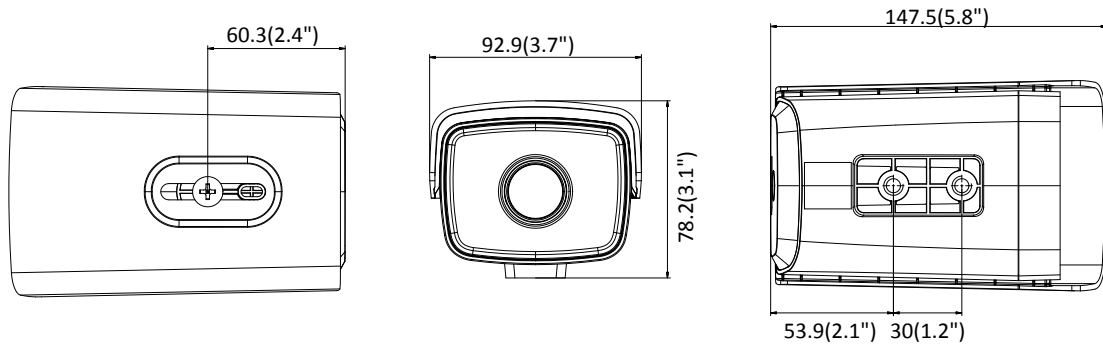

### Key Features

- 1/4" progressive scan CMOS
- Up to 1.0 megapixel
- 4 mm/6 mm fixed focal lens
- Up to 30 m IR distance
- Dual stream
- Digital wide dynamic range
- 3D DNR (Digital Noise Reduction)
- PoE (Power over Ethernet)
- IP67
- Mobile monitoring via mobile application

## Specifications

<b>Camera</b>	
Image Sensor	1/4" progressive scan CMOS
Min. Illumination	0.01 Lux @(F1.2,AGC ON), 0 Lux with IR
Shutter Speed	1/3 s to 1/10,000 s
Lens	4mm, horizontal view angle: 73.1° (6 mm, optional)
Lens Mount	M12
Day & Night	IR cut filter with auto switch
DNR (Digital Noise Reduction)	3D DNR
WDR (Wide Dynamic Range)	Digital WDR
<b>Compression Standard</b>	
Video Compression	H.264
H.264 Type	Baseline Profile/Main Profile
Video Bit Rate	32 Kbps to 8 Mbps
Dual Streams	Support
<b>Image</b>	
Max. Resolution	1280 × 720
Main Stream	50Hz: 25fps @(1280 × 720) 60Hz: 30fps @(1280 × 720)
Sub-stream	50Hz: 25fps @(704 × 576) 60Hz: 30fps @(704 × 576)
Others	Mirror, BLC (area configurable), brightness, contrast, saturation
<b>Network</b>	
Detection	Motion detection
Alarms	Video tampering, network disconnected, IP address conflicted
Protocols	TCP/IP, ICMP, HTTP, HTTPS, FTP, DHCP, DNS, DDNS, RTP, RTSP, RTCP, NTP, UPnP, SMTP, SNMP, IGMP, 802.1X, QoS, IPv6, Bonjour
Standard	ISAPI
General Function	Anti-Flicker, dual stream, heartbeat, mirror, password protection, privacy mask, watermark
<b>Interface</b>	
Communication Interface	1 RJ45 10M/100M Ethernet port
<b>General</b>	
Operating Conditions	-30 °C to 60 °C (-22 °F to 140 °F), humidity 95% or less (non-condensing)
Power Supply	12 VDC ± 10%, PoE (802.3af)
Power Consumption	12 VDC, 0.33 A, Max. 4 W PoE (802.3af, 37 V to 57 V), 0.08 A to 0.13 A, Max. 5 W
IR Distance	Up to 30 m
Protection Level	IP67
Dimensions	147.5 mm × 78.2 mm × 92.9 mm (5.8" × 3.1" × 3.7")
Weight	Approx. 350g (0.8 lb.)

## Dimension

Unit: mm